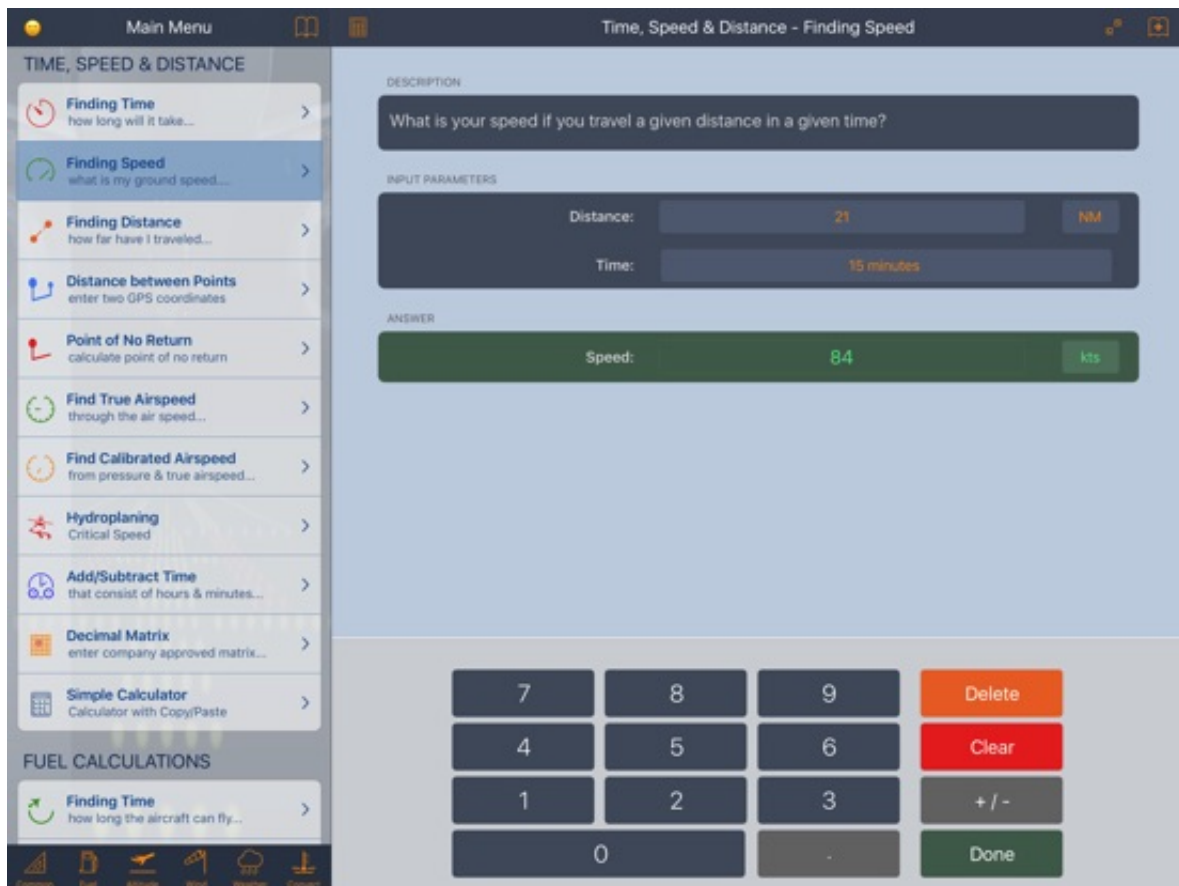

[DownloadData1cabForAdobePhotoshopCs211](#)

[DownloadData1cabForAdobePhotoshopCs211](#)

Error 1311, 1335, or 2350: "Source file not found... data1.cab" | ... Insert the Photoshop Elements install disc into the DVD/CD-ROM drive.. Adobe® Photoshop® CC 2017 is a 64-bit only application on the Macintosh operating system. ... Download the Photoshop CS6 SDK for Windows (ZIP, 17.1 MB). Jump to Photoshop Elements | Premiere Elements — Photoshop Elements | Premiere Elements. DOWNLOAD & INSTALL. Install Photoshop Elements · Install Ensure that you have a DVD drive (not CD drive) connected to your computer before you begin installation. Insert the DVD into the drive and ...

Follow this step-by-step guide to download and install Photoshop as part of your Creative Cloud membership.

Photoshop CS6 and TWAIN. NOTE: Do not use the TWAIN plug-in from Photoshop CS5 downloads. You must install the Photoshop CS6 and Can I download a trial version of Photoshop CS6? No, Photoshop is our most up-to-date version and the only version of Photoshop you can download for a free Resolve issues that occur when you install Photoshop Elements and ... Dust or dirt on a CD can interfere with an installation and prevent the ...